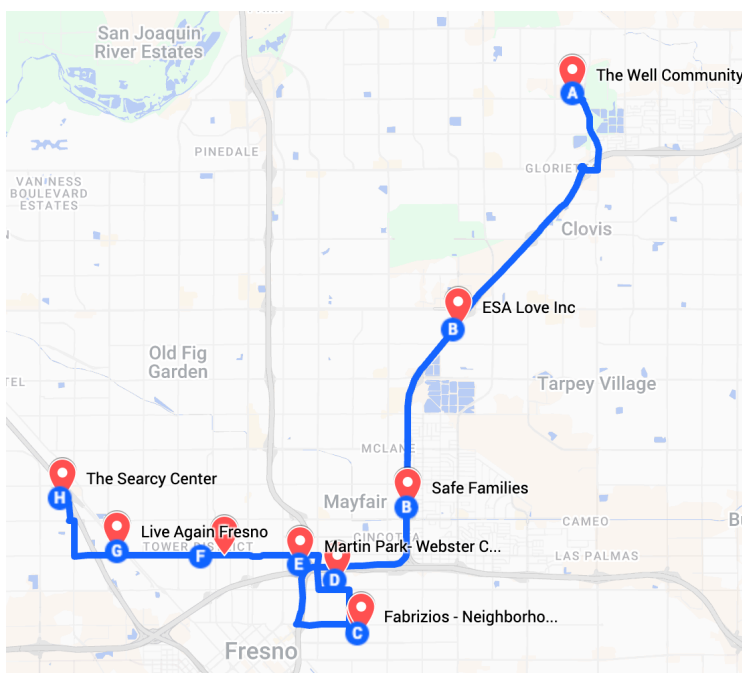

Every
Neighborhood
Partnership

The Well Life Group Leaders' Bus Tour

SATURDAY, MARCH 21, 2026

Vision for the Day

Inspire leaders to bridge the gap between their Life Groups and Well local mission partners through practical service and support.

Schedule

9:00am - 9:25am | Check in, Breakfast, Welcome Info

9:25 - 9:35am | Load Bus (Bathroom Break)

9:35 - 11:50am | Bus Tour

11:50am - 12:20pm | Lunch and Debrief

Tour Map

- The Well Community Church
- ESA/LoveInc
- Safe Families for Children through Bethany Christian Services
- Every Neighborhood Partnership (Saturday Sports visit)
- Neighborhood Church Fresno (Fabrizios)
- World Impact
- Martin Park
- Fresno/Madera Youth For Christ
- Live Again Fresno
- The Searcy Center at Fresno Mission

Information about Locations:

1

Evangelicals for Social Action / Love INC

We help churches help people through unity and connection throughout Fresno County, in the name of Christ.

- **Ways to get involved:**
 - Volunteer in the Connection Center (online client support)
 - Serve at the Reception/Front Desk
 - (3-hour weekly shifts: 9am–12pm or 1pm–4pm)
- **Contact:** Marva Ward | marva.ward@esali.org | 559-244-0105
- **Website:** esali.org