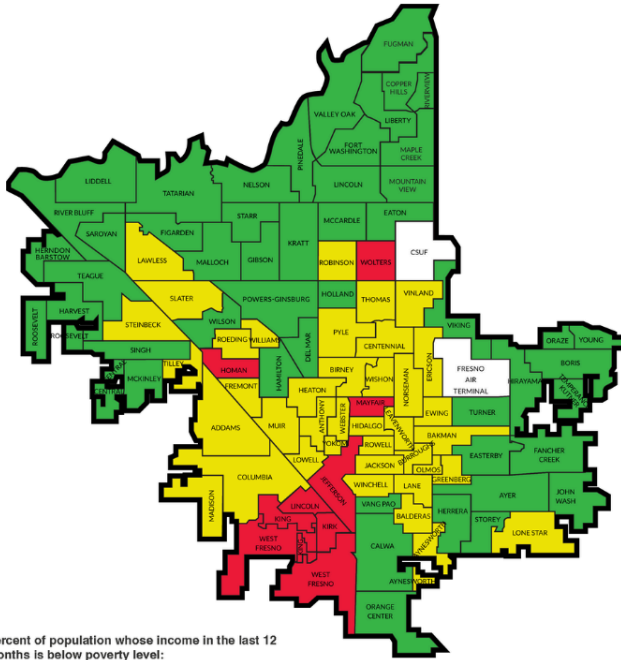

7

Fresno/Madera Youth For Christ

Raising up lifelong followers of Jesus through Christ-sharing relationships with lost teens.

- Ways to get involved:
 - Spend 1-2 hours weekly mentoring at a middle school, high school, or juvenile institution
 - Build relationships, ask questions, and share Christ
- Contact: Jameson White | jameson@yfcnow.org |
559-301-3670
- Website: yfcnow.org

Every Neighborhood Partnership

Fresno Concentration of Poverty

Percent of population whose income in the last 12 months is below poverty level:

- Low Poverty Area (0-19%)
- Poverty Area (20-39%)
- Extreme Poverty Area (40%+)