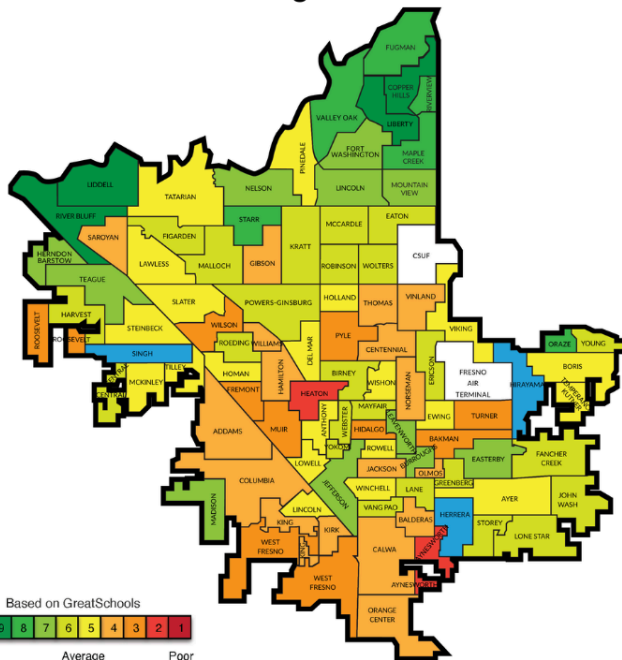

Every Neighborhood Partnership

Fresno Concentration of Poverty

Percent of population whose income in the last 12 months is below poverty level:

- Low Poverty Area (0-19%)
- Poverty Area (20-39%)
- Extreme Poverty Area (40%+)

Based on the United States' Census Bureau's American Community Survey

Fresno Pollution

CalEnviroScreen 4.0 Results

Low Pollution

High Pollution

Fresno School Ratings

Based on GreatSchools

Great Average Poor